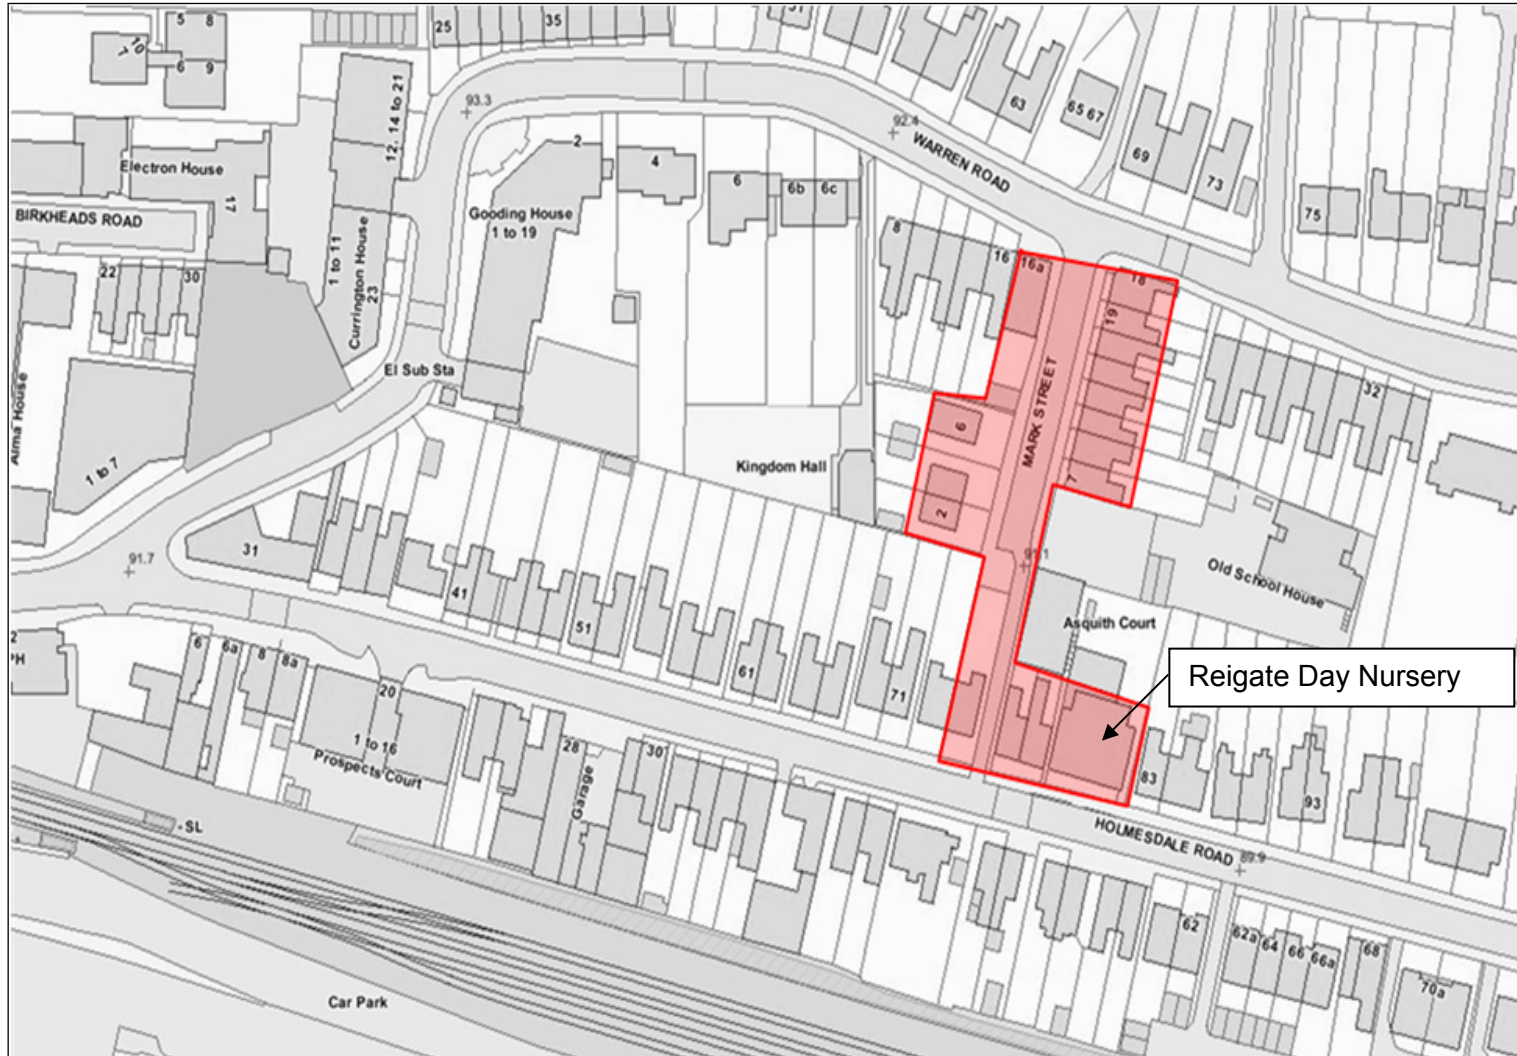

MARK STREET, REIGATE – PROPOSED ONE-WAY WORKING  
RESULTS OF CONSULTATION

Consultation delivery area

**Additional consultees**

The following individuals and organisations were also consulted:

Emergency Services:        East Command Fire Safety  
                                     South East Coast Ambulance Service  
                                     Surrey Police Road Safety and Traffic Management Team